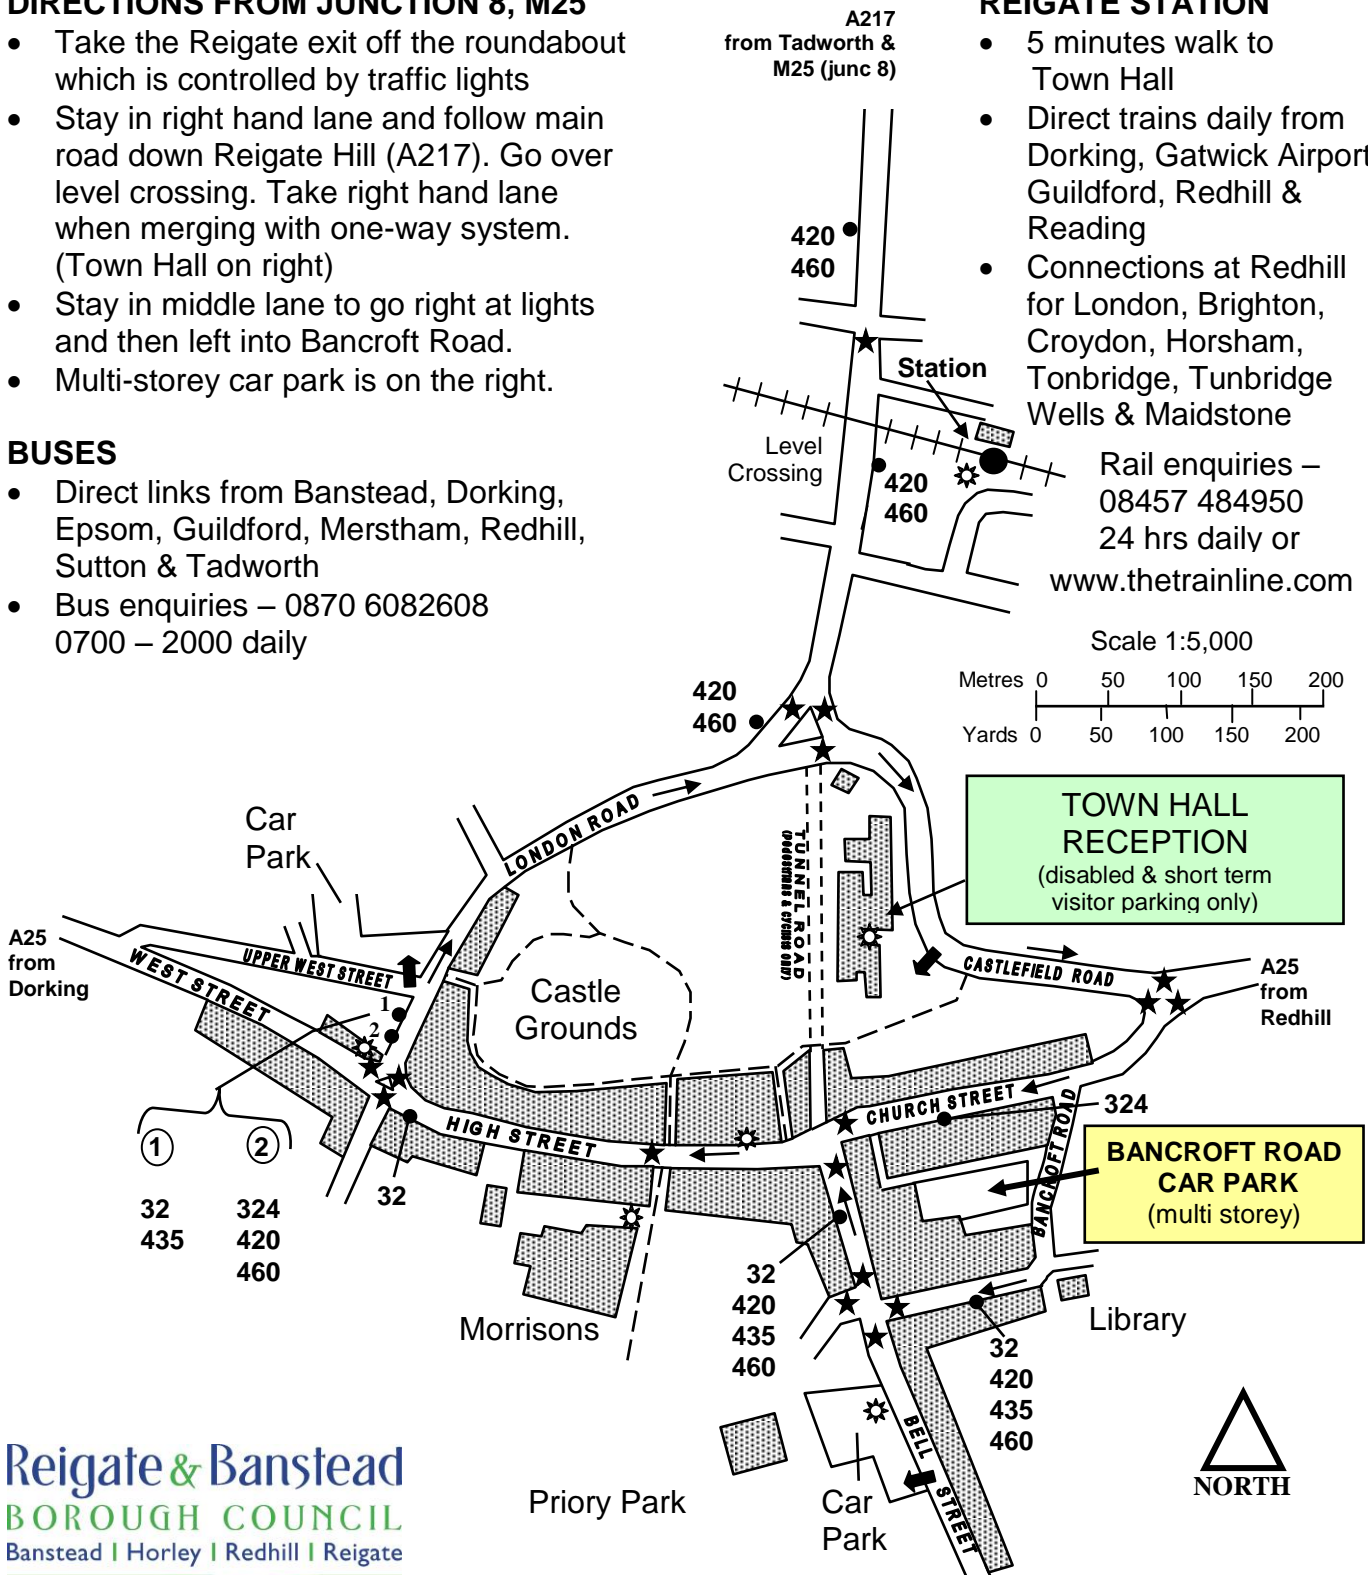

DIRECTIONS FROM JUNCTION 8, M25

- Take the Reigate exit off the roundabout which is controlled by traffic lights
- Stay in right hand lane and follow main road down Reigate Hill (A217). Go over level crossing. Take right hand lane when merging with one-way system. (Town Hall on right)
- Stay in middle lane to go right at lights and then left into Bancroft Road.
- Multi-storey car park is on the right.

BUSES

- Direct links from Banstead, Dorking, Epsom, Guildford, Merstham, Redhill, Sutton & Tadworth
- Bus enquiries – 0870 6082608
0700 – 2000 daily

REIGATE STATION

- 5 minutes walk to Town Hall
- Direct trains daily from Dorking, Gatwick Airport, Guildford, Redhill & Reading
- Connections at Redhill for London, Brighton, Croydon, Horsham, Tonbridge, Tunbridge Wells & Maidstone

Rail enquiries –
08457 484950
24 hrs daily or
www.thetrainline.com

Reigate & Banstead
BOROUGH COUNCIL
Banstead | Horley | Redhill | Reigate

LOCATION MAP FOR TOWN HALL REIGATE

CAR PARKING

There is short term and disabled car parking only at the Town Hall. Please use Bancroft Road Multi-Storey Car Park if you are coming for a meeting.

- BUS STOP
- ☼ CYCLE RACKS
- ★ PEDESTRIAN CROSSING
- - - PEDESTRIAN ACCESS
- ➡ CAR PARK ENTRANCE
- ← ONE WAY SYSTEM